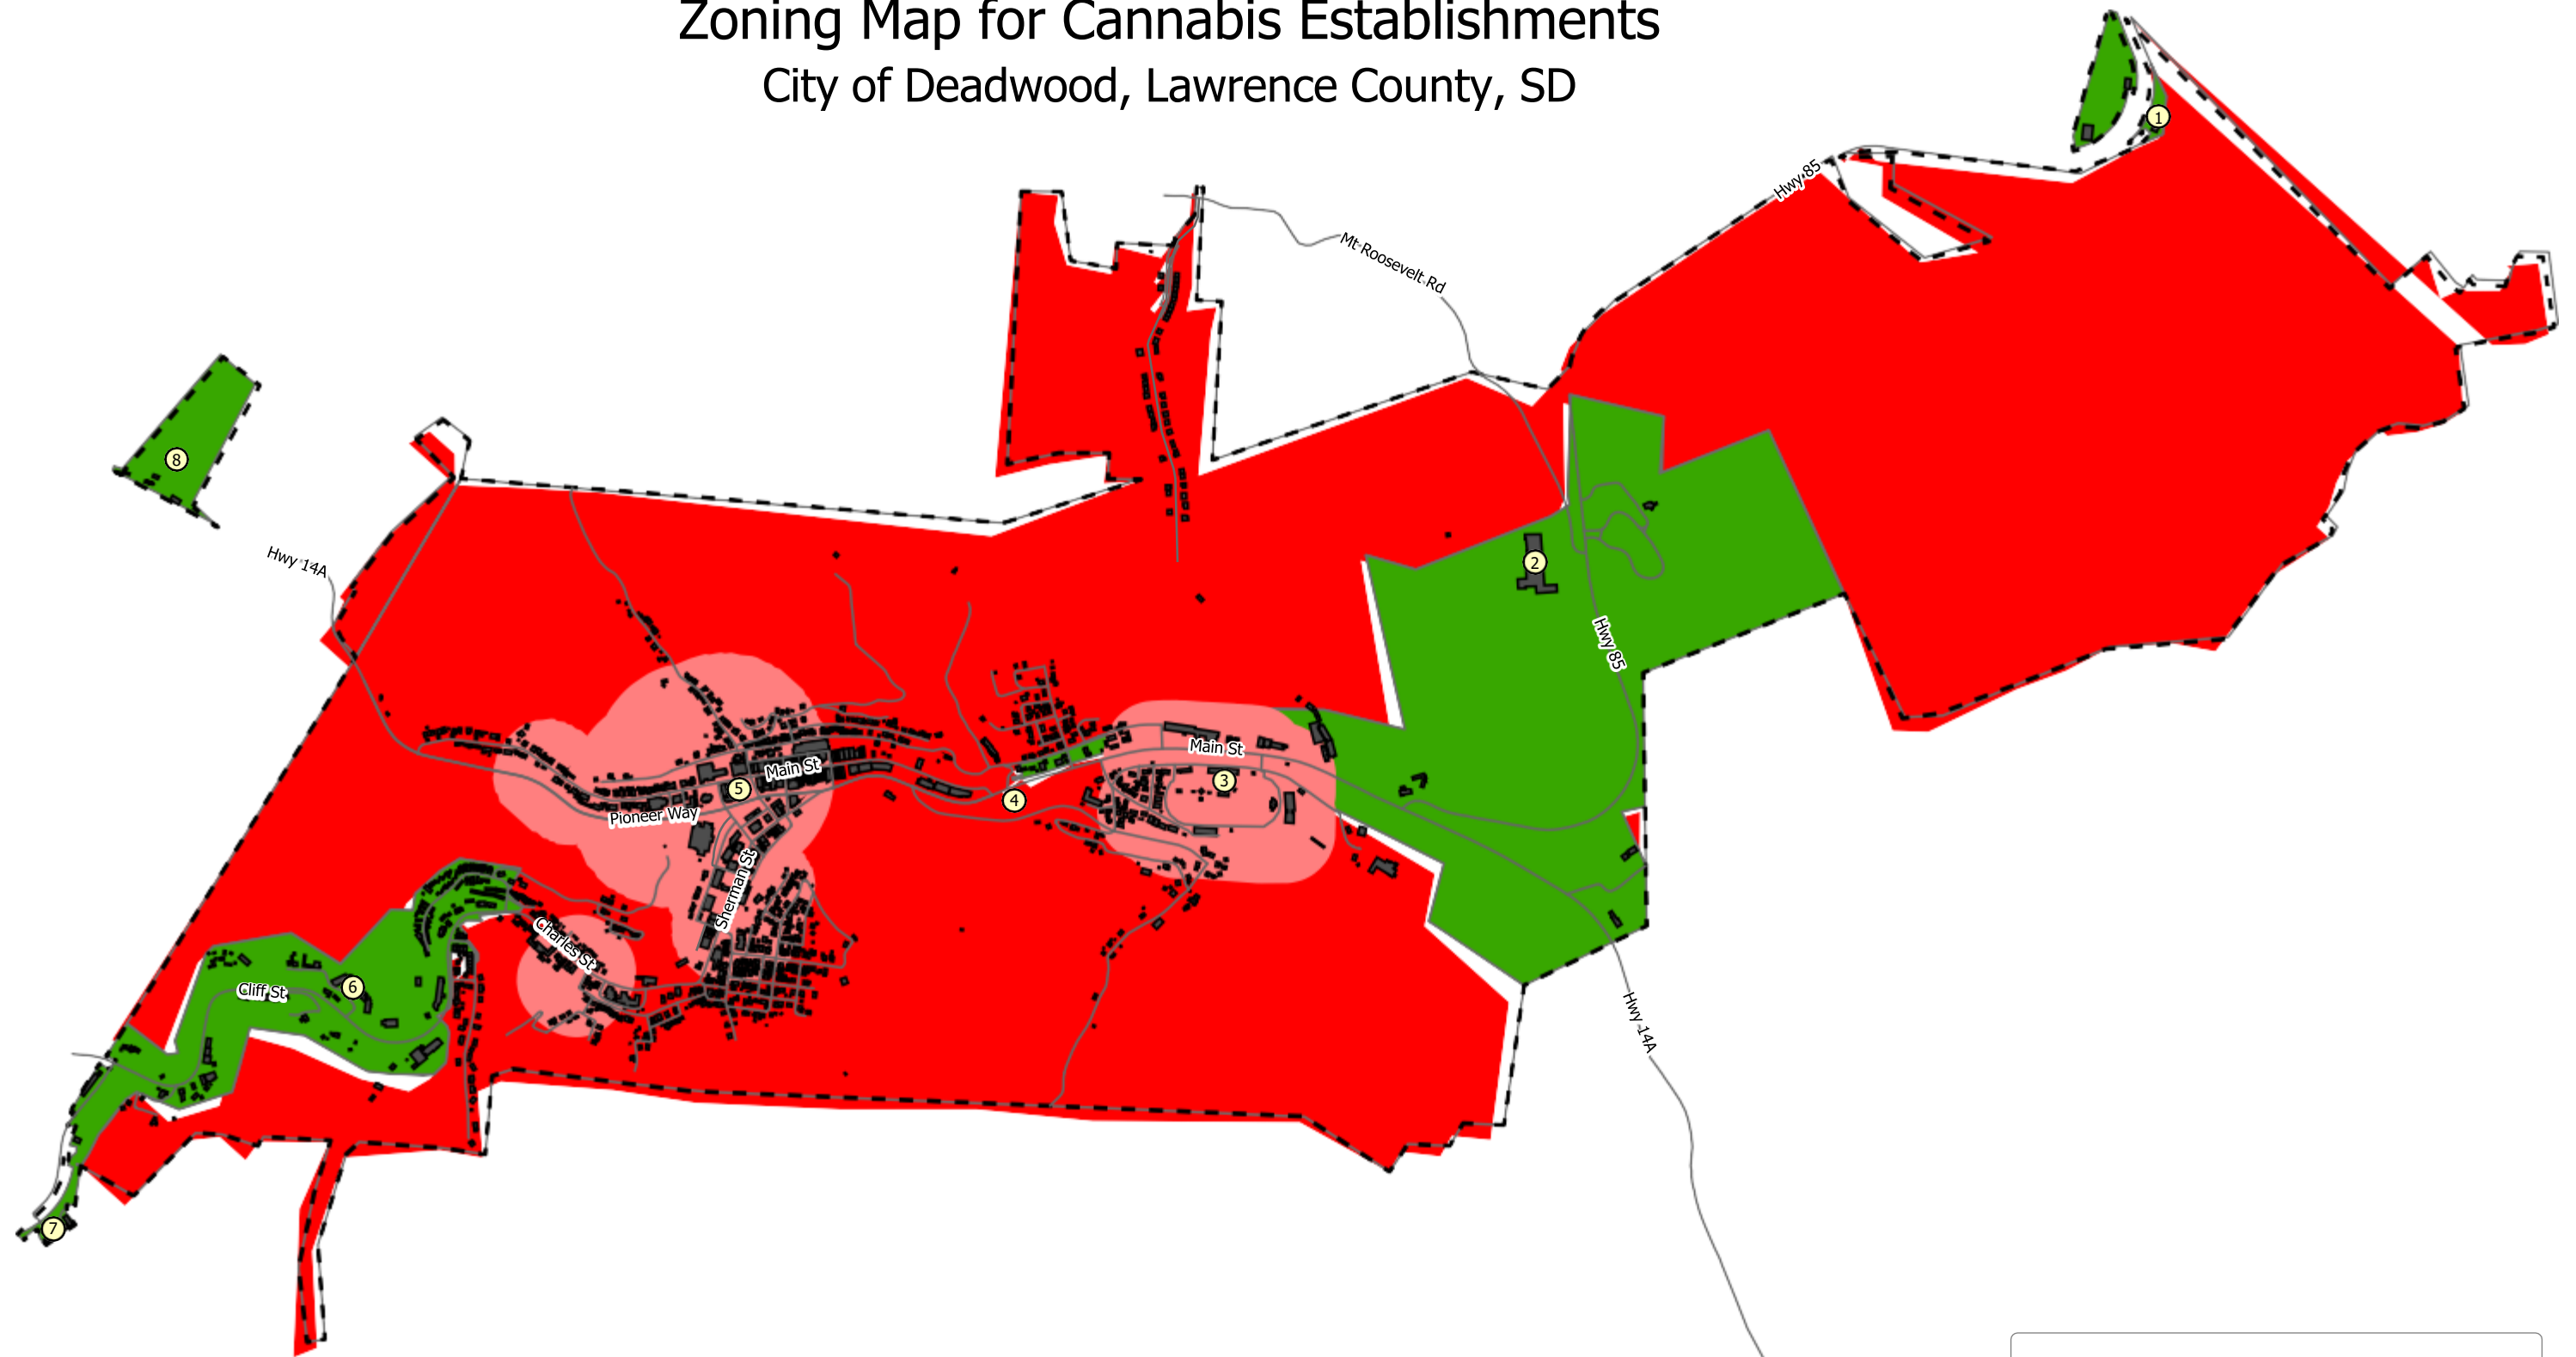

# Zoning Map for Cannabis Establishments

## City of Deadwood, Lawrence County, SD

**Legend**

- Roads
- - - Deadwood City Limits
- Buildings

**Cannabis Regulation**

- Requires State and City Licensing
- Cannabis Establishments Prohibited
- Cannabis Prohibited by State Statute and/or City Ordinance

**Points of Reference:**

- 1 - K&M Jewelers
- 2 - The Lodge
- 3 - Days of '76
- 4 - Deadwood Welcome Center
- 5 - Outlaw Square
- 6 - Deadwood Gulch
- 7 - Deadwood Outdoor Rentals
- 8 - Deadwood KOA